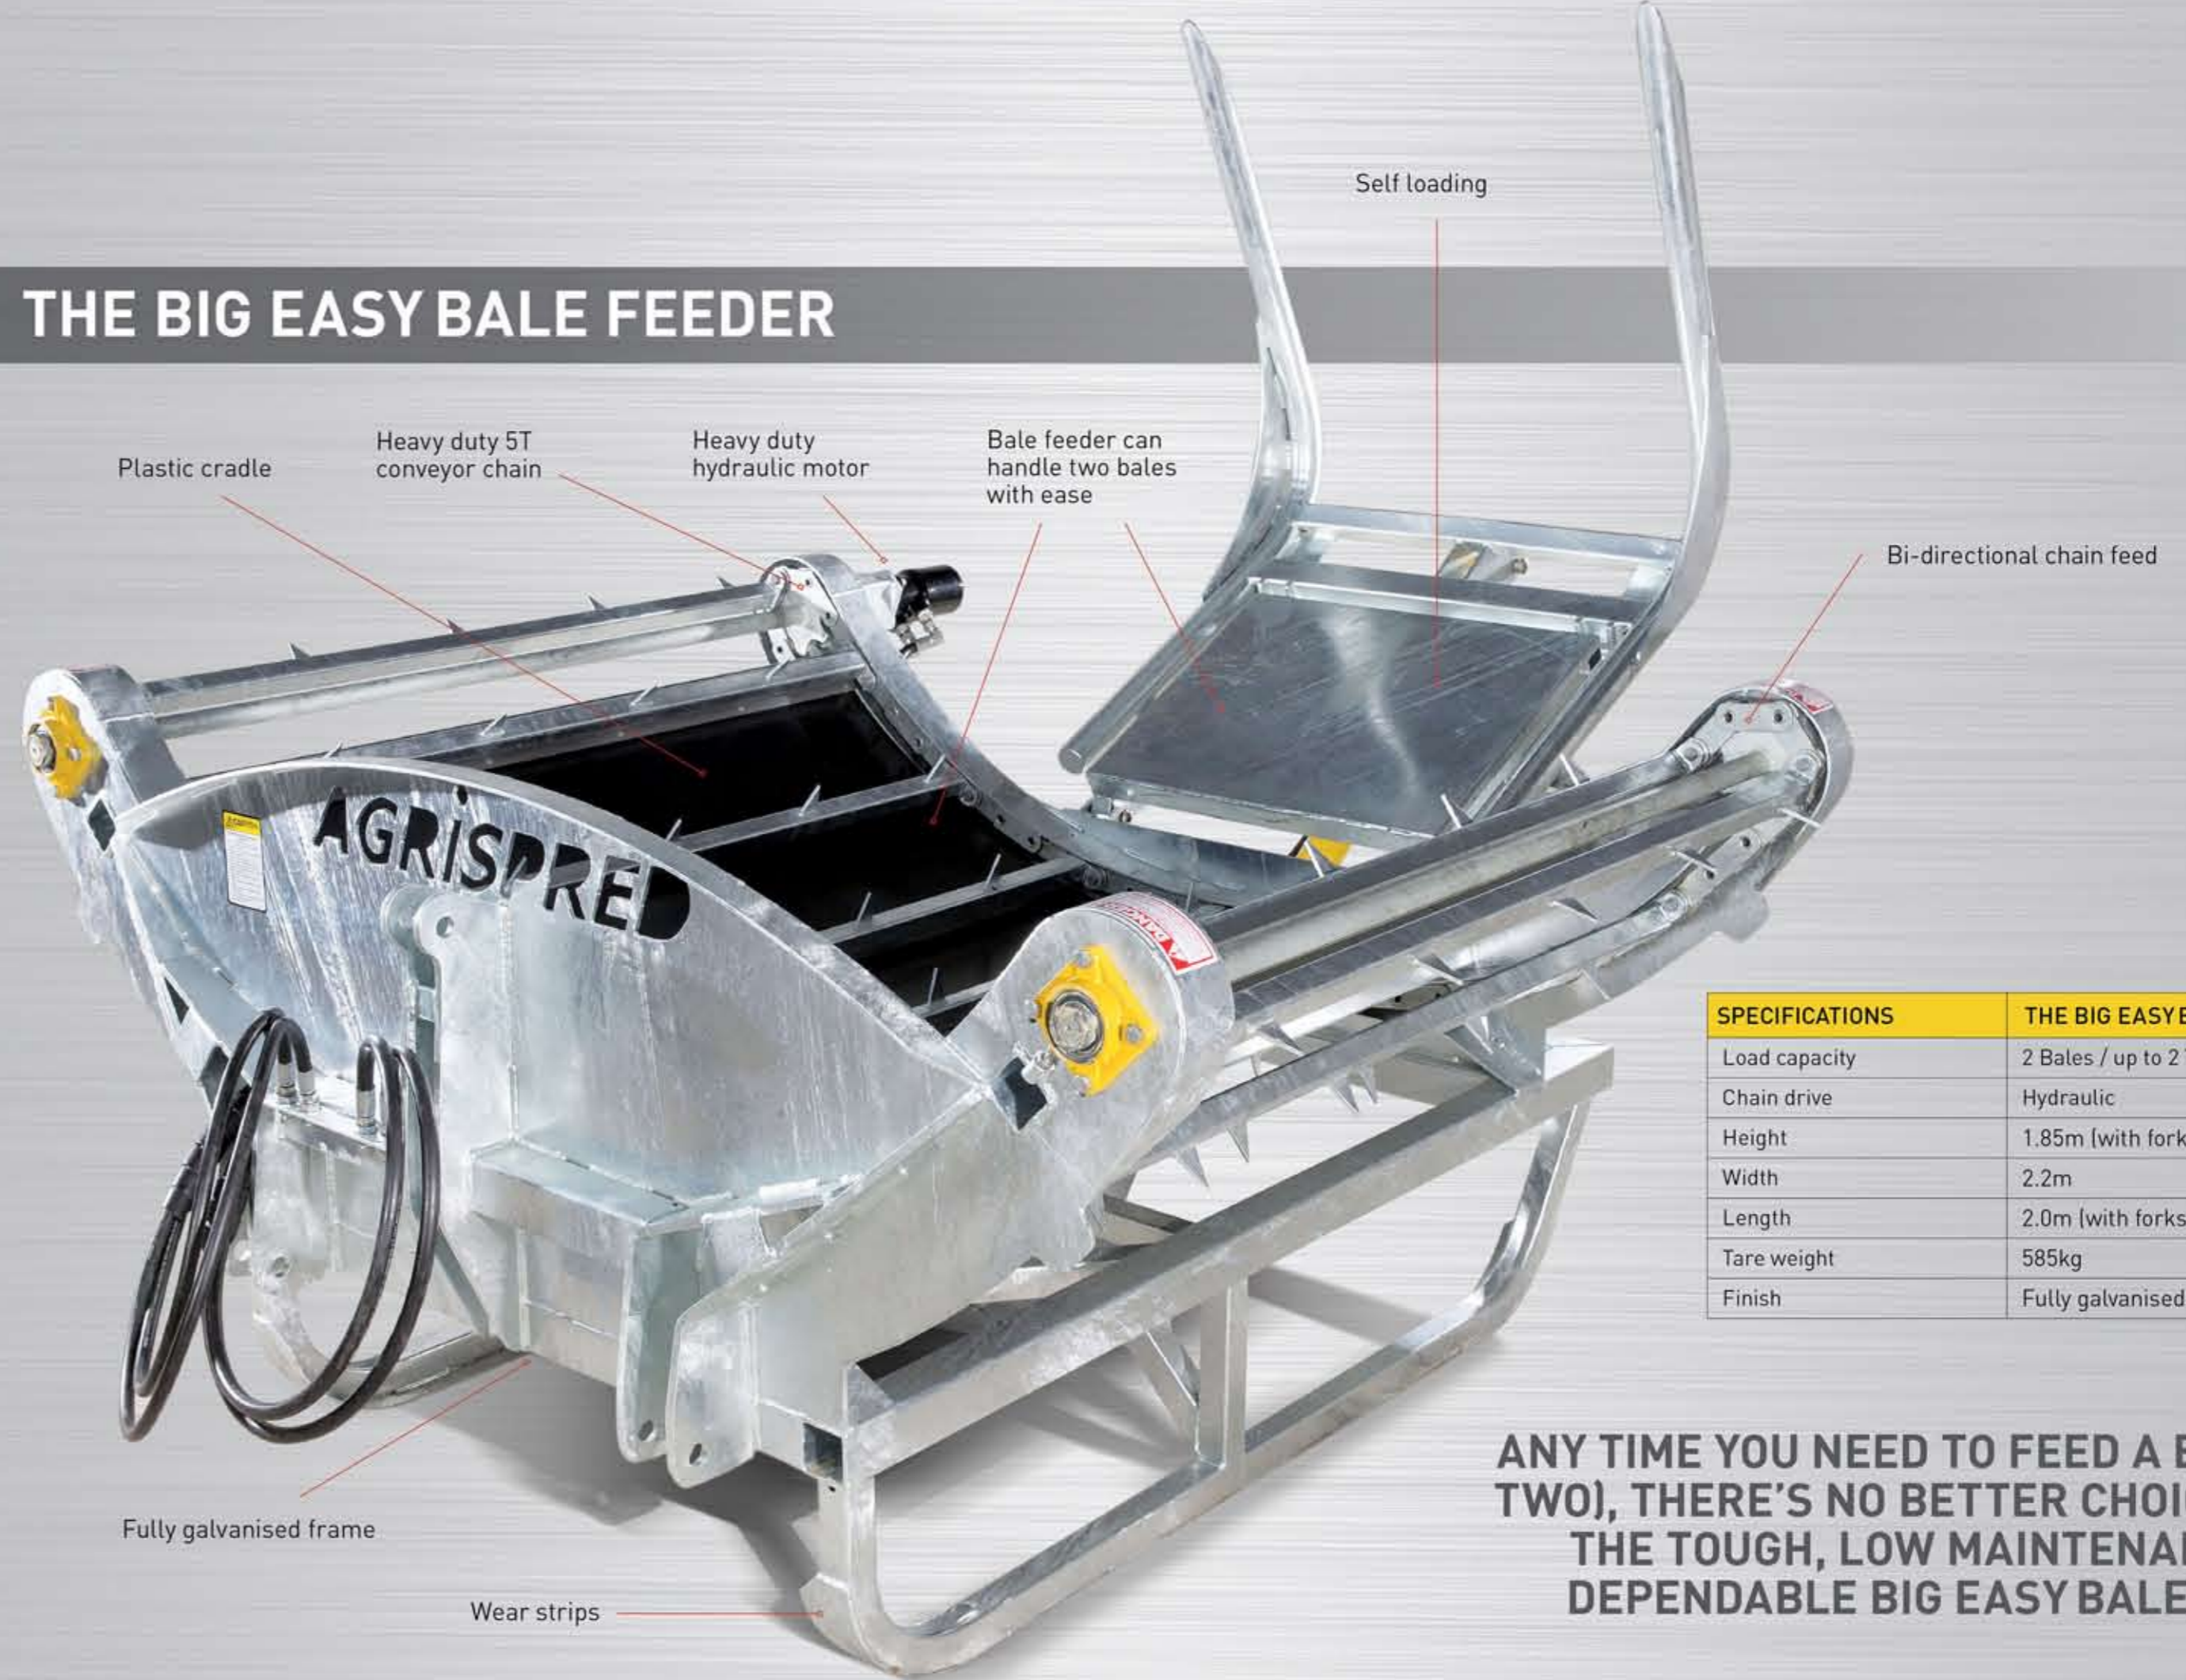

TAKE A LOAD OFF
WITH THE BIG EASY
BALE FEEDER

AGRISPRED® BIG EASY BALE FEEDER

LOCKED
AND
LOADED

MAKING
LIGHT
WORK OF
HEAVY
LOADS

enquire now from your authorised dealer

QUALITY PRODUCTS BUILT TO LAST

www.reeseagri.com

The Agrispred® 3 point linkage Bale feeder is revolutionary in its self loading compact design.

This Bale feeder is able to load itself without any complicated actions and can easily transport two bales at once.

The 3 point linkage, fully galvanised Agrispred® Bale feeder is a smart choice that will provide many years of trouble free use on your farm.

AGRISPRED® 3 POINT LINKAGE FEATURES INCLUDE:

- Large table
- Heavier 5 tonne conveyor chain
- Left and right feeding
- Fully galvanised frame
- Plastic cradle bed
- Two bale capacity
- Self loading
- Easy to use

THE BIG EASY BALE FEEDER

SPECIFICATIONS	THE BIG EASY BALE FEEDER
Load capacity	2 Bales / up to 2 Tonne total
Chain drive	Hydraulic
Height	1.85m (with forks up)
Width	2.2m
Length	2.0m (with forks up)
Tare weight	585kg
Finish	Fully galvanised