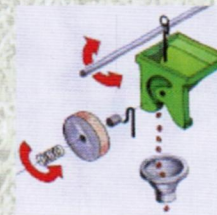

### Tine Casting with knock on/off points

- o Stronger 25mm Tines.
- o Shaped for Improved trash clearance.
- o Unique Aitchison inverted "T" Boot design

Rodent Stop Slide on all Grassfarmers.

2018C

2018D

Aitchison Infinitely Variable Gearbox with Slimline cover for reduced road transport width

### Aitchison sponge seed feed mechanism

It is able to handle virtually all seeds, large or small. Easy to clean, simply pull back sponge to allow seed to drop.

Disc Assembly only on "D" Series

**SUPERIOR PASTURE DRILLS**