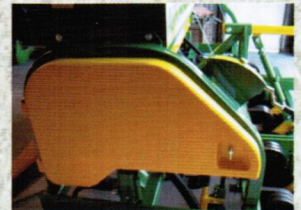

Aitchison Infinitely Variable Gearbox with Slimline cover for reduced road transport width

Aitchison sponge seed feed mechanism

It is able to handle virtually all seeds, large or small. Easy to clean, simply pull back sponge to allow seed to drop.